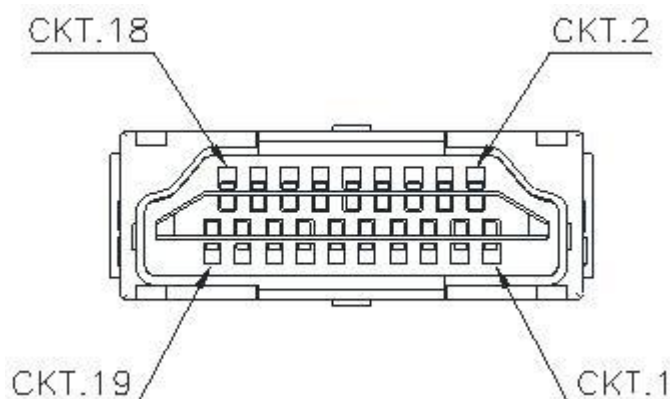

Parameter	Symbol	Min	Typical	Max	Unit
Power Supply Voltage	VCC	4.75	5.0	5.25	V
Operating Temperature	Top	0		50	°C

Specifications

Item	Description	
Units	Transmitter (Source)	Receiver (Sink)
HDCP & DDC	HDCP 2.2 Fully Support bi-directional EDID and HDCP communication	
Video Bandwidth	12 Gbps/x4Channel	
Supported Resolution & Distance	480p, 720p, 1080i and 1080p deep color, 4Kp50/60/100/120 and 8Kp50/60 up to 100m	
O/E Converter	4 channel 850 nm VCSEL array	4 CH GaAs PD array
Connector Type	HDMI type A	
Cable Type	Hybrid type with OM3 fiber and copper wire	
Cable Length	15m/20m/30m/40m/50m/60m/70m/80m/90m/100m (with +/-30cm tolerance) Custom length available.	
Cable Outer Diameter	4.5mm	
Jacket Outer Material	PVC/TPU(Custom)	
Cable Weight TBD	Cable Weight TBD	
Cable Color TBD	Cable Color TBD	
Differential Input	100 ohm (typ)	
Power Consumption	250mW (max)	
Power Supply	Non external power required	

HDMI Type A Pin Assignment

HDMI Type A Connector Pin Assignment

PIN	Function	PIN	Function
1	T.M.D.S. Data 2+	11	TMDS Clock Shield
2	T.M.D.S. Data 2 Shield	12	TMDS Clock-
3	T.M.D.S. Data 2-	13	CEC
4	T.M.D.S. Data 1+	14	Utility
5	T.M.D.S. Data 1 Shield	15	SCL
6	T.M.D.S. Data 1-	16	SDA
7	T.M.D.S. Data 0+	17	DDC/CEC Ground
8	T.M.D.S. Data 2 Shield	18	+5V Power
9	T.M.D.S. Data 0-	19	Hot Plug Detect
10	TMDS Clock+		