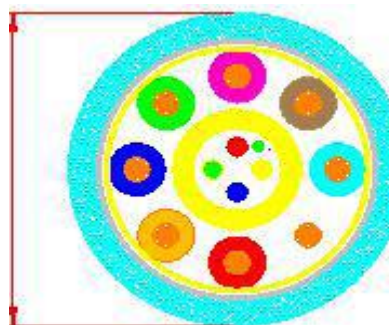

HDMI Type A Pin Assignment

HDMI Type A Connector Pin Assignment

PIN	Function	PIN	Function
1	T.M.D.S. Data 2+	11	TMDS Clock Shield
2	T.M.D.S. Data 2 Shield	12	TMDS Clock-
3	T.M.D.S. Data 2-	13	CEC
4	T.M.D.S. Data 1+	14	Utility
5	T.M.D.S. Data 1 Shield	15	SCL
6	T.M.D.S. Data 1-	16	SDA
7	T.M.D.S. Data 0+	17	DDC/CEC Ground
8	T.M.D.S. Data 2 Shield	18	+5V Power
9	T.M.D.S. Data 0-	19	Hot Plug Detect
10	TMDS Clock+		

Installation

To Source, ex. DVD, PC

To Sink, ex. TV

Hybrid Cable Profile

Ordering Information

Part Number	Description
ELII-SHDC-8700-FM-010	HDMI AOC, V2.0, 4K 2K/60P, Support EDID/HDCP, Length 10m
ELII-SHDC-8700-FM-015	HDMI AOC, V2.0, 4K 2K/60P, Support EDID/HDCP, Length 15m
ELII-SHDC-8700-FM-020	HDMI AOC, V2.0, 4K 2K/60P, Support EDID/HDCP, Length 20m
ELII-SHDC-8700-FM-030	HDMI AOC, V2.0, 4K 2K/60P, Support EDID/HDCP, Length 30m
ELII-SHDC-8700-FM-040	HDMI AOC, V2.0, 4K 2K/60P, Support EDID/HDCP, Length 40m
ELII-SHDC-8700-FM-050	HDMI AOC, V2.0, 4K 2K/60P, Support EDID/HDCP, Length 50m
ELII-SHDC-8700-FM-060	HDMI AOC, V2.0, 4K 2K/60P, Support EDID/HDCP, Length 60m
ELII-SHDC-8700-FM-070	HDMI AOC, V2.0, 4K 2K/60P, Support EDID/HDCP, Length 70m
ELII-SHDC-8700-FM-080	HDMI AOC, V2.0, 4K 2K/60P, Support EDID/HDCP, Length 80m
ELII-SHDC-8700-FM-090	HDMI AOC, V2.0, 4K 2K/60P, Support EDID/HDCP, Length 90m
ELII-SHDC-8700-FM-100	HDMI AOC, V2.0, 4K 2K/60P, Support EDID/HDCP, Length 100m