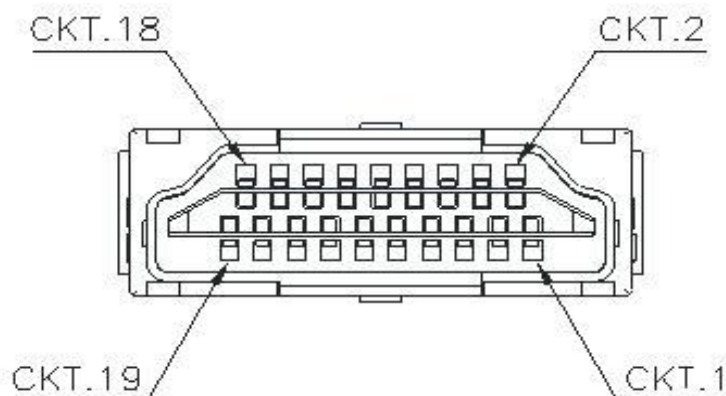

Parameter	Symbol	Min	Typical	Max	Unit
Power Supply Voltage	VCC	4.75	5.0	5.25	V
Operating Temperature	Top	0		50	°C

Specifications

Item	Description	
Units	Transmitter (Source)	Receiver (Sink)
HDCP & DDC	HDCP 2.0 Fully Support bi-directional EDID and HDCP communication	
Video Bandwidth	6 Gbps/x3Channel (max)+ Clock.	
Supported Resolution & Distance	PC: WUXGA 1920 x 1200 up to 100 meters, HDTV : 480p, 720p, 1080i and 1080p deep color, 4K(60P), 3DFull HD 1920 x 1080 up to 100 meters	
O/E Converter	4 channel 850 nm VCSEL array	4 CH GaAs PD array
Connector Type	HDMI type A	
Cable Type	Hybrid type with OM3 fiber and copper wire	
Cable Length	15m/20m/30m/40m/50m/60m/70m/80m/90m/100m (with +/-30cm tolerance) Custom length available.	
Cable Outer Diameter	4.5mm	
Jacket Outer Material	PVC/TPU(Custom)	
Cable Filler	Kevlar	
Cable Weight	See packing details sheet	
Cable Color	Black or custom	
Differential Input	100 ohm (typ)	
Power Consumption	250mW (max)	
Power Supply	Non external power required	

HDMI Type A Pin Assignment

HDMI Type A Connector Pin Assignment

PIN	Function	PIN	Function
1	T.M.D.S. Data 2+	11	TMDS Clock Shield
2	T.M.D.S. Data 2 Shield	12	TMDS Clock-
3	T.M.D.S. Data 2-	13	CEC
4	T.M.D.S. Data 1+	14	Utility
5	T.M.D.S. Data 1 Shield	15	SCL
6	T.M.D.S. Data 1-	16	SDA
7	T.M.D.S. Data 0+	17	DDC/CEC Ground
8	T.M.D.S. Data 2 Shield	18	+5V Power
9	T.M.D.S. Data 0-	19	Hot Plug Detect
10	TMDS Clock+		