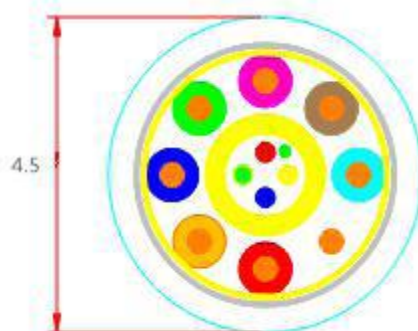

Hybrid Cable Profile