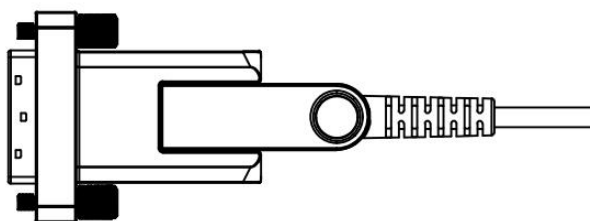

Parameter	Symbol	Min	Typical	Max	Unit
Power Supply Voltage	VCC	4.75	5.0	5.25	V
Operating Temperature	Top	0		50	°C

Specifications

Item	Description	
Units	Transmitter (Source)	Receiver (Display)
EDID	Support bi-directional EDID	
Video Bandwidth	10.2 Gbps	
Supported Resolution & Distance	HDTV : 480p, 720p, 1080i and 1080p deep color, 4K@30Hz, 3D Full HD 1920 x 1080 , up to 100 meters	
O/E Converter	4 channel 850 nm VCSEL array	4 CH GaAs PD array
Connector Type	HDMI type D with HDMI D/Female to HDMI A/Male Adaptor	
Connector Demension	Type D: 44.2mm x 12.7mm x 7.1mm W, D, H DVI : 40mm x 43mm x 14.5mm W, D, H Pulling Tool: 55.2mm x 17.5mm x 13mm W, D, H	
Cable Type	Hybrid type with OM3 fiber and copper wire	
Cable Length	15m/20m/30m/40m/50m/60m/70m/80m/90m/100m (with +/-30cm tolerance) Custom length available.	

Cable Outer Diameter	4.5mm
Jacket Outer Material	PVC/TPU(Custom)
Cable Weight TBD	Cable Weight TBD
Cable Color TBD	Cable Color TBD
Differential Input	100 ohm (typ)
Power Consumption	250mW (max)

Installation