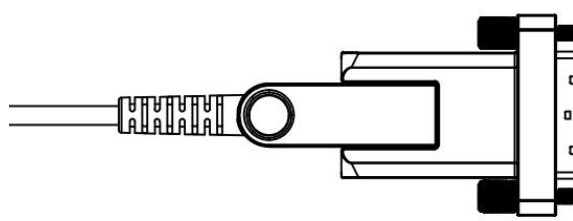

To Display, ex. TV