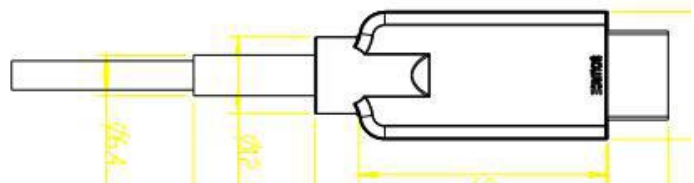

Parameter	Symbol	Min	Typical	Max	Unit
Power Supply Voltage	VCC	4.75	5.0	5.25	V
Operating Temperature	Top	-40		80	°C

Specifications

Item	Description	
Units	Transmitter (Source)	Receiver (Sink)
HDCP & DDC	HDCP 2.2 Fully Support bi-directional EDID and HDCP communication	
Video Bandwidth	6 Gbps/x3Channel (max)+ Clock.	
Supported Resolution & Distance	PC: WUXGA 1920 x 1200 up to 100 meters, HDTV : 480p, 720p, 1080i and 1080p deep color, 4K(60P), 3DFull HD 1920 x 1080 up to 100 meters	
O/E Converter	4 channel 850 nm VCSEL array	4 CH GaAs PD array
Connector Type	HDMI type A	
Cable Type	Armored Hybrid type with OM3 fiber and copper wire	
Cable Length	15m/20m/30m/40m/50m/60m/70m/80m/90m/100m (with +/-30cm tolerance) Custom length available.	
Cable Outer Diameter	5.8mm	
Jacket Outer Material	TPU(Custom)	
Cable Weight TBD	Cable Weight TBD	
Cable Color TBD	Cable Color TBD	
Differential Input	100 ohm (typ)	
Power Consumption	250mW (max)	
Power Supply	Non external power required	

HDMI Type A Pin Assignment

HDMI Type A Connector Pin Assignment

PIN	Function	PIN	Function
1	T.M.D.S. Data 2+	11	TMDS Clock Shield
2	T.M.D.S. Data 2 Shield	12	TMDS Clock-
3	T.M.D.S. Data 2-	13	CEC
4	T.M.D.S. Data 1+	14	Utility
5	T.M.D.S. Data 1 Shield	15	SCL
6	T.M.D.S. Data 1-	16	SDA
7	T.M.D.S. Data 0+	17	DDC/CEC Ground
8	T.M.D.S. Data 2 Shield	18	+5V Power
9	T.M.D.S. Data 0-	19	Hot Plug Detect
10	TMDS Clock+		

Installation

To Source, ex. DVD, PC

To Sink, ex. TV

Hybrid Cable Profile

Cable Sturcture		Material/Model	Specifications
1	Metal Tube	200CU Stainless steel	4.4±0.1
2	To strengthen the unit	Dupont Kevlar	1670D*4
3	Jacket	TPU	OD 5.8±0.2 mm