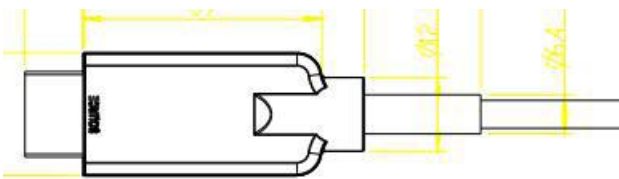

HDMI Type A Connector Pin Assignment

PIN	Function	PIN	Function
1	T.M.D.S. Data 2+	11	TMDS Clock Shield
2	T.M.D.S. Data 2 Shield	12	TMDS Clock-
3	T.M.D.S. Data 2-	13	CEC
4	T.M.D.S. Data 1+	14	Utility
5	T.M.D.S. Data 1 Shield	15	SCL
6	T.M.D.S. Data 1-	16	SDA
7	T.M.D.S. Data 0+	17	DDC/CEC Ground
8	T.M.D.S. Data 2 Shield	18	+5V Power
9	T.M.D.S. Data 0-	19	Hot Plug Detect
10	TMDS Clock+		

Installation

To Source, ex. DVD, PC