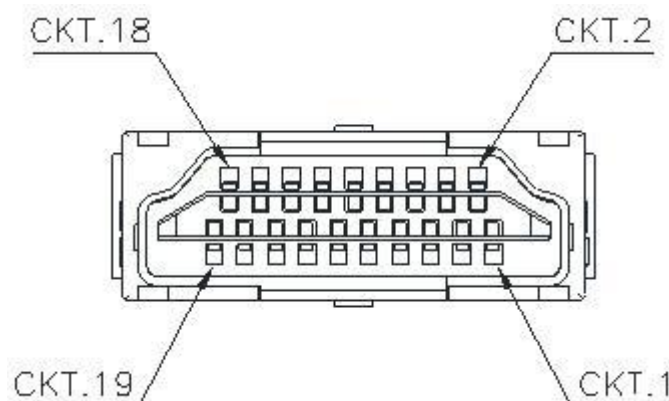

Parameter	Symbol	Min	Typical	Max	Unit
Power Supply Voltage	VCC	4.75	5.0	5.25	V
Operating Temperature	Top	-40		80	°C

Specifications

Item	Description	
Units	Transmitter (Source)	Receiver (Sink)
HDCP & DDC	HDCP 2.2 Fully Support bi-directional EDID and HDCP communication	
Video Bandwidth	6 Gbps/x3Channel (max)+ Clock.	
Supported Resolution & Distance	PC: WUXGA 1920 x 1200 up to 100 meters, HDTV : 480p, 720p, 1080i and 1080p deep color, 4K(60P), 3DFull HD 1920 x 1080 up to 100 meters	
O/E Converter	4 channel 850 nm VCSEL array	4 CH GaAs PD array
Connector Type	HDMI type A	
Cable Type	Armored Hybrid type with OM3 fiber and copper wire	
Cable Length	15m/20m/30m/40m/50m/60m/70m/80m/90m/100m (with +/-30cm tolerance) Custom length available.	
Cable Outer Diameter	5.8mm	
Jacket Outer Material	TPU(Custom)	
Cable Weight TBD	Cable Weight TBD	
Cable Color TBD	Cable Color TBD	
Differential Input	100 ohm (typ)	
Power Consumption	250mW (max)	
Power Supply	Non external power required	

HDMI Type A Pin Assignment

HDMI Type A Connector Pin Assignment

PIN	Function	PIN	Function
1	T.M.D.S. Data 2+	11	TMDS Clock Shield
2	T.M.D.S. Data 2 Shield	12	TMDS Clock-
3	T.M.D.S. Data 2-	13	CEC
4	T.M.D.S. Data 1+	14	Utility
5	T.M.D.S. Data 1 Shield	15	SCL
6	T.M.D.S. Data 1-	16	SDA
7	T.M.D.S. Data 0+	17	DDC/CEC Ground
8	T.M.D.S. Data 2 Shield	18	+5V Power
9	T.M.D.S. Data 0-	19	Hot Plug Detect
10	TMDS Clock+		