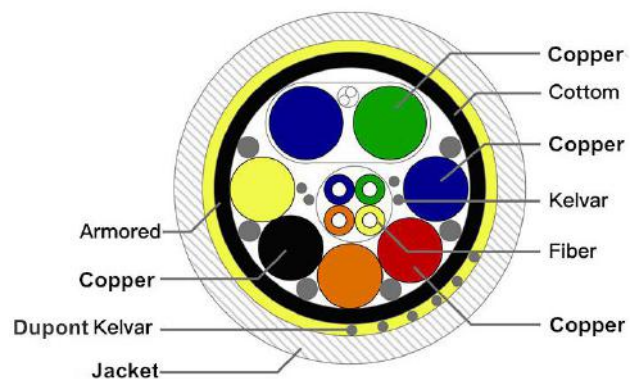

HDMI Type A Pin Assignment

HDMI Type A Connector Pin Assignment

PIN	Function	PIN	Function
1	T.M.D.S. Data 2+	11	TMDS Clock Shield
2	T.M.D.S. Data 2 Shield	12	TMDS Clock-
3	T.M.D.S. Data 2-	13	CEC
4	T.M.D.S. Data 1+	14	Utility
5	T.M.D.S. Data 1 Shield	15	SCL
6	T.M.D.S. Data 1-	16	SDA
7	T.M.D.S. Data 0+	17	DDC/CEC Ground
8	T.M.D.S. Data 2 Shield	18	+5V Power
9	T.M.D.S. Data 0-	19	Hot Plug Detect
10	TMDS Clock+		

Installation

To Source, ex. DVD, PC

To Sink, ex. TV

Hybrid Cable Profile

Cable Sturcture		Material/Model	Specifications
1	Metal Tube	200CU Stainless steel	4.4±0.1
2	To strengthen the unit	Dupont Kevlar	1670D*4
3	Jacket	TPU	OD 5.8±0.2 mm

Tensile(N)		Crush Resistance(N/100mm)		Bending Radius(mm)		Temperature(℃)
Long Term	Short Term	Long Term	Short Term	Dynamic	Static	
400	800	1000	2000	10D	20D	-40~+80

Ordering Information

Part Number	Description
ELII-SAHC-8700-010	Armored HDMI 2.0 AOC4K 2K/60P,Suport EDID/HDCP,Length 10m
ELII-SAHC-8700-015	Armored HDMI 2.0 AOC4K 2K/60P,Suport EDID/HDCP,Length 15m
ELII-SAHC-8700-020	Armored HDMI 2.0 AOC4K 2K/60P,Suport EDID/HDCP,Length 20m
ELII-SAHC-8700-030	Armored HDMI 2.0 AOC4K 2K/60P,Suport EDID/HDCP,Length 30m
ELII-SAHC-8700-040	Armored HDMI 2.0 AOC4K 2K/60P,Suport EDID/HDCP,Length 40m
ELII-SAHC-8700-050	Armored HDMI 2.0 AOC4K 2K/60P,Suport EDID/HDCP,Length 50m
ELII-SAHC-8700-060	Armored HDMI 2.0 AOC4K 2K/60P,Suport EDID/HDCP,Length 60m
ELII-SAHC-8700-070	Armored HDMI 2.0 AOC4K 2K/60P,Suport EDID/HDCP,Length 70m
ELII-SAHC-8700-080	Armored HDMI 2.0 AOC4K 2K/60P,Suport EDID/HDCP,Length 80m
ELII-SAHC-8700-090	Armored HDMI 2.0 AOC4K 2K/60P,Suport EDID/HDCP,Length 90m
ELII-SAHC-8700-100	Armored HDMI 2.0 AOC4K 2K/60P,Suport EDID/HDCP,Length 100m