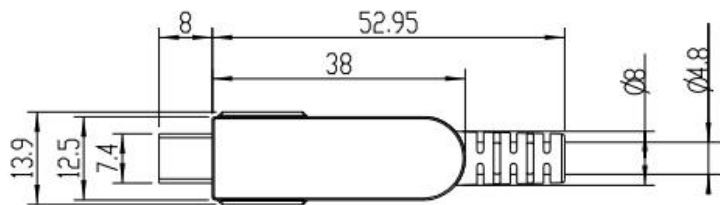

Structure

Mini DP to DP Adapter

Mini DP