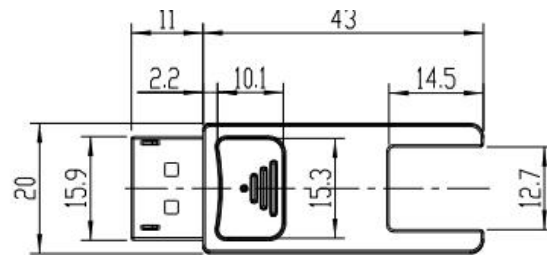

6. Mechanical - Cable

Product Weight	Varies with length
Maximum Tensile Load	300N
Minimum Bend Radius	48mm
Cable Outside Diameter (W x H)	4.8mm

7. Environmental

Operating Temperature	0°C to + 50°C
Storage Temperature	-20°C to + 85°C
Operating / Storage Humidity	5% to 85% (non-condensing)

8. Power Requirements

Power Source	Powered from DisplayPort source device
Power Consumption	< 0.5 watt each end

Structure

Mini DP to DP Adapter

Mini DP

DP 1.2 AOC Drawing

Applications

1. Digital Signage , Security systems ,Home Theater ;
2. Conference Room Video Equipment;
3. LED signboards in streets and in stadiums ; TV Broadcast Station;
4. Medical Imaging Equipment ,Airplane On-board Video System;
5. Blue-ray, 3D video, Projector, Set-up box, DVR, Game Consoles and Computer .