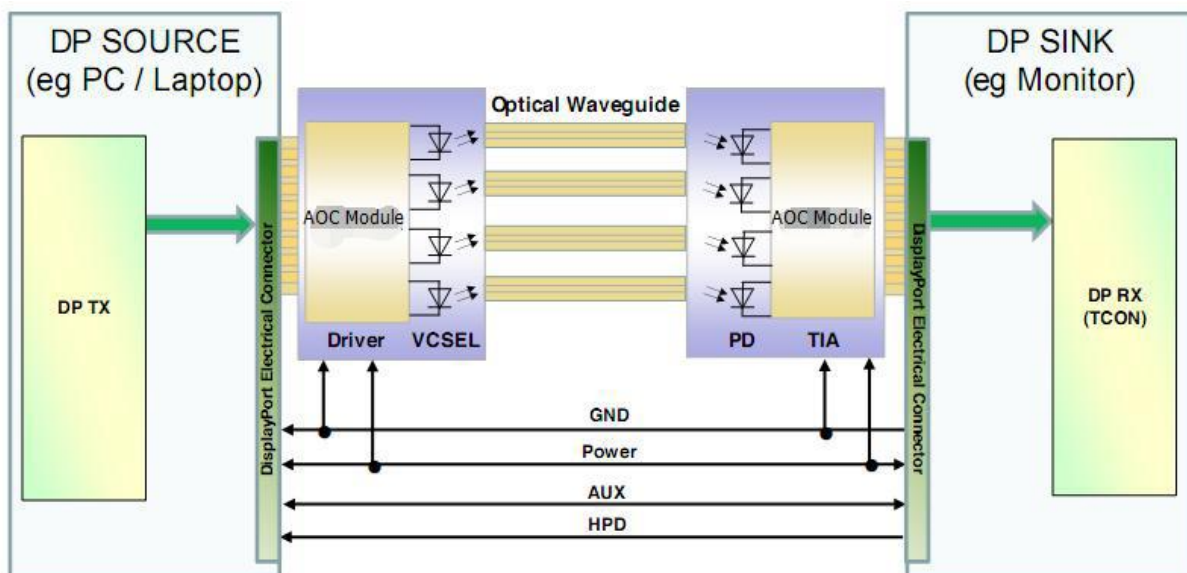

DP 1.4 Detachable Active Fiber Cable

Description

ELII DP 1.4 AOC is a new generation of advanced Active Optical Cables (AOC) that employ cutting edge technology to deliver unprecedented resolution, performance and value. ELII cables support DisplayPort 1.4 and provide a wide range of features in a compact, lightweight form- factor. They are fully HDCP 1.4 / 2.2 compliant and support signals with data rates up to 32.4 Gbps. (HBR3). These features enable ELII cables to support very high resolution applications at 4K / 120Hz (4:4:4) with cable lengths up to 100 meters and 8K / 60Hz (4:4:4) up to 100 meters .

8. Power Requirements

Power Source	Powered from DisplayPort source device
Power Consumption	< 0.5 watt each end

Structure

Mini DP to DP Adapter

Mini DP

DP 1.2 AOC Drawing

Applications

1. Digital Signage , Security systems ,Home Theater ;
2. Conference Room Video Equipment;
3. LED signboards in streets and in stadiums ; TV Broadcast Station;
4. Medical Imaging Equipment ,Airplane On-board Video System;
5. Blue-ray, 3D video, Projector, Set-up box, DVR, Game Consoles and Computer .