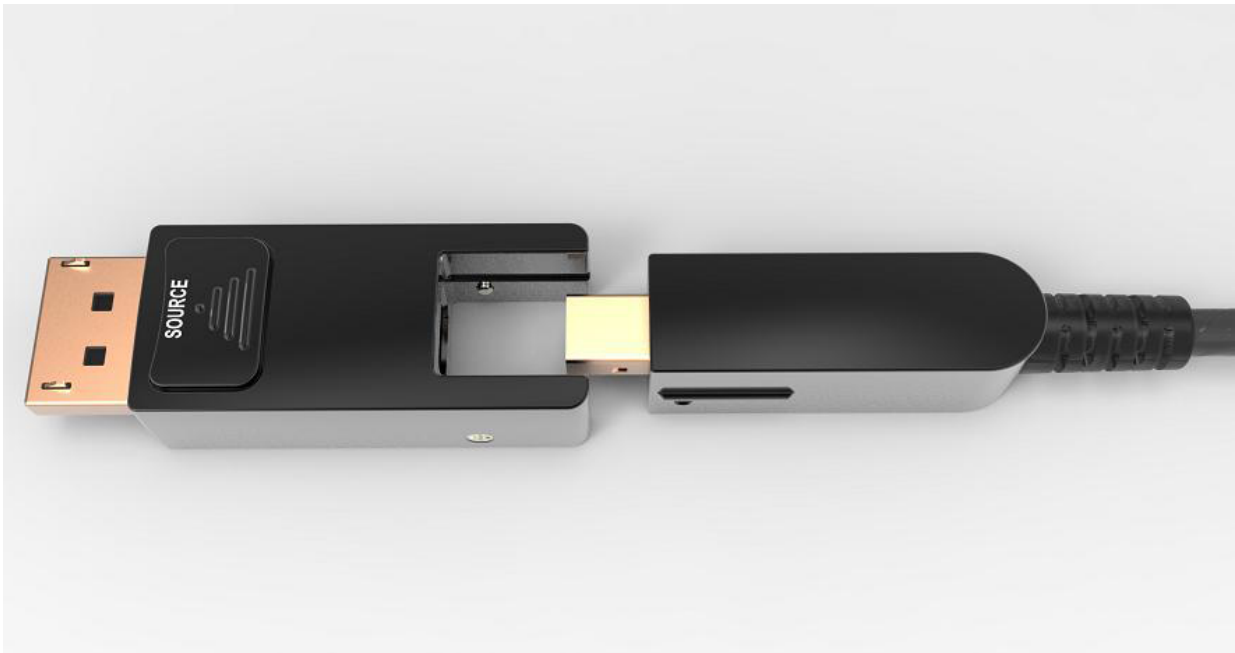

DP 1.4 Detachable Active Fiber Cable

Description

ELII DP 1.4 AOC is a new generation of advanced Active Optical Cables (AOC) that employ cutting edge technology to deliver unprecedented resolution, performance and value. ELII cables support DisplayPort 1.4 and provide a wide range of features in a compact, lightweight form- factor. They are fully HDCP 1.4 / 2.2 compliant and support signals with data rates up to 32.4 Gbps. (HBR3). These features enable ELII cables to support very high resolution applications at 4K / 120Hz (4:4:4) with cable lengths up to 100 meters and 8K / 60Hz (4:4:4) up to 100 meters .

Key Features

1. Support 8K@60Hz , Supports HBR3, HDCP 1.4 / 2.2; very good compatibility;
2. Support DP1.4 standard, bandwidth can reach 8.1 Gbps per chanel ;
3. Support length up to 100m max , length custom is available ;
4. Hybrid fiber and copper, much more slim and light ;
5. OD 4.8 mm, very flexible;
6. Low RFI / EMI profile for sensitive applications;
7. External power supply is not request ;

2. Connections

DisplayPort Input / Output	20-pin DisplayPort
Power	No external power supply is required.

3. AUX Channel Support

AUX Channel Communications	Supports bidirectional communications for EDID, HDCP, Link Training, etc.
HDCP Support	HDCP 1.4 and HDCP 2.2

4. Optical

Optical Technology	4x Discrete Optical Channels, 10 GHz, 850 nm
Optical Transmitter	Tx Module:4x 850 nm Multi-mode VCSELs
Optical Receiver	Rx Module:4x GaAs PIN Photo Diodes

5. Cable

Fiber Cable Type	Hybrid cable 4x fiber and 8x copper wire
Cable Jacket	PVC, Black
Maximum Cable Length	100 meters