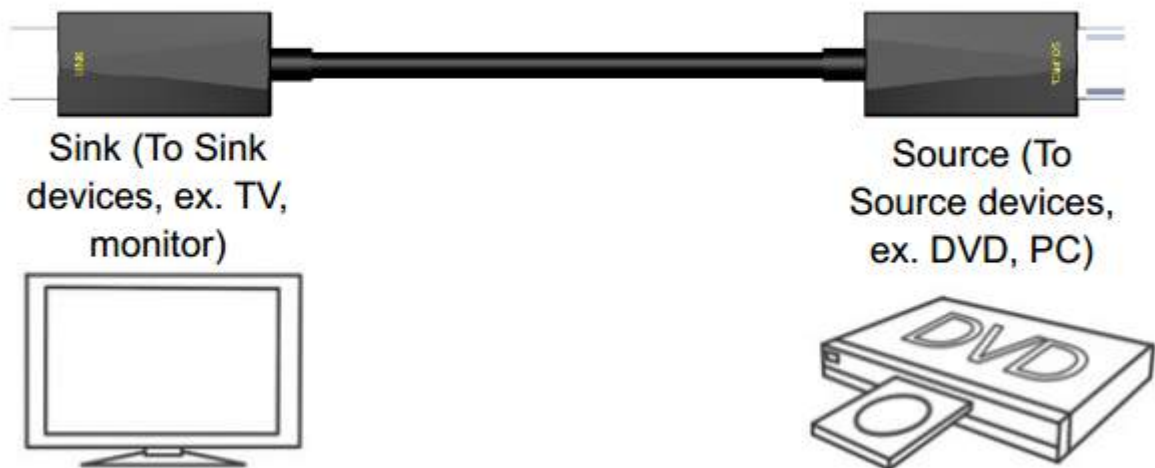

Note:

1. Meet the minimum Sink eye diagram mask at 3.4Gb/s. ≤ 112 ps; inter-pair skew ≤ 1.78 ns.
2. For high speed cable, intra-pair skew
3. Including connector.

Key Features

- (1) Up to 100m (330ft) HDMI extender.
- (2) A high speed cable supporting 1080p, 4k, 3D, deep color without the use of equalizers.
- (3) Smaller, thinner and lighter.
- (4) Low power consumption.
- (5) Plug (type A, 19 pin) and play.
- (6) CE/FCC compliant.

Electronic Links International, Inc.

Interconnecting Components and Systems.

Data Sheet

Application

- (1) Digital signage.
- (2) Surveillance.
- (3) Home theater.
- (4) Game console.
- (5) Projectors and displays for conference room, auditorium, medical imaging and stadium.

Installation

Order Information

HDMIC - A A X m X X
(1) (2) (3) (4) (5)

(1)(2) Contact Type :

- A : HDMI A type.

(5) Cable Type :

- F : Fiber optics.

(3) Cable Length (Meters) :